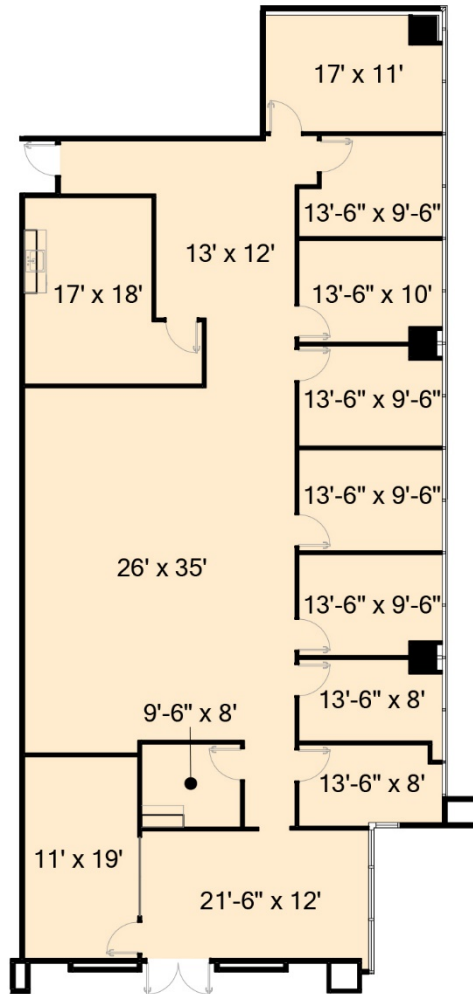

GranitePark3

SUITE 110
3,780 RSF

[CLICK HERE FOR VIRTUAL TOUR](#)

5601 GRANITE PARKWAY
PLANO, TX 75024
GRANITEPARK3.COM

Granite
www.graniteprop.com