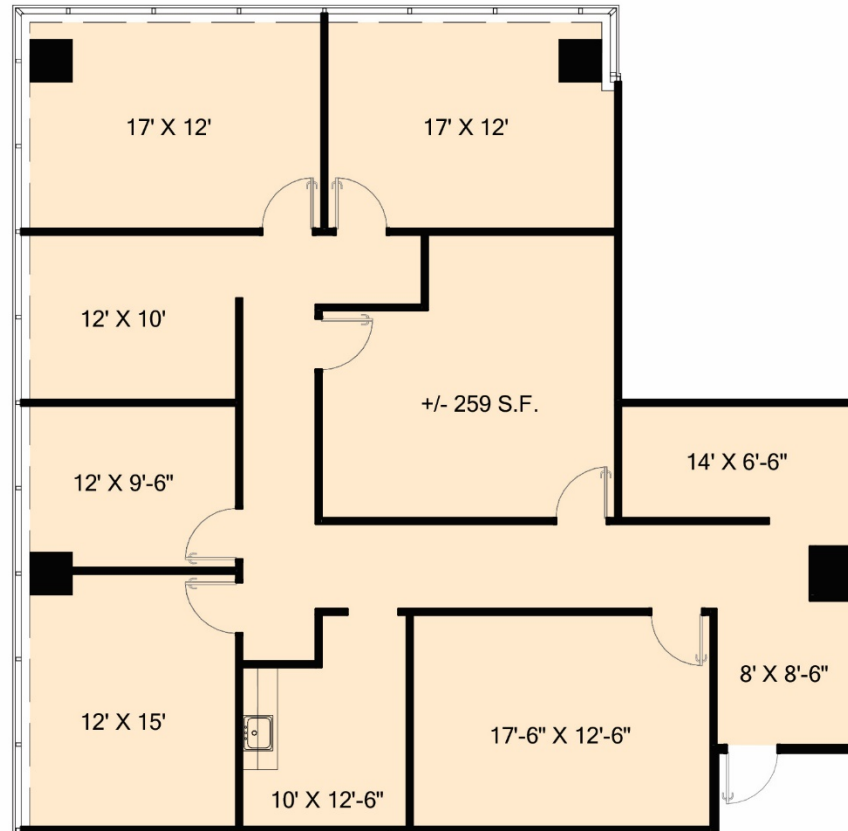

GranitePark3

SUITE 410
2,546 RSF

[CLICK HERE FOR VIRTUAL TOUR](#)

5601 GRANITE PARKWAY
PLANO, TX 75024
GRANITEPARK3.COM

Granite
www.graniteprop.com