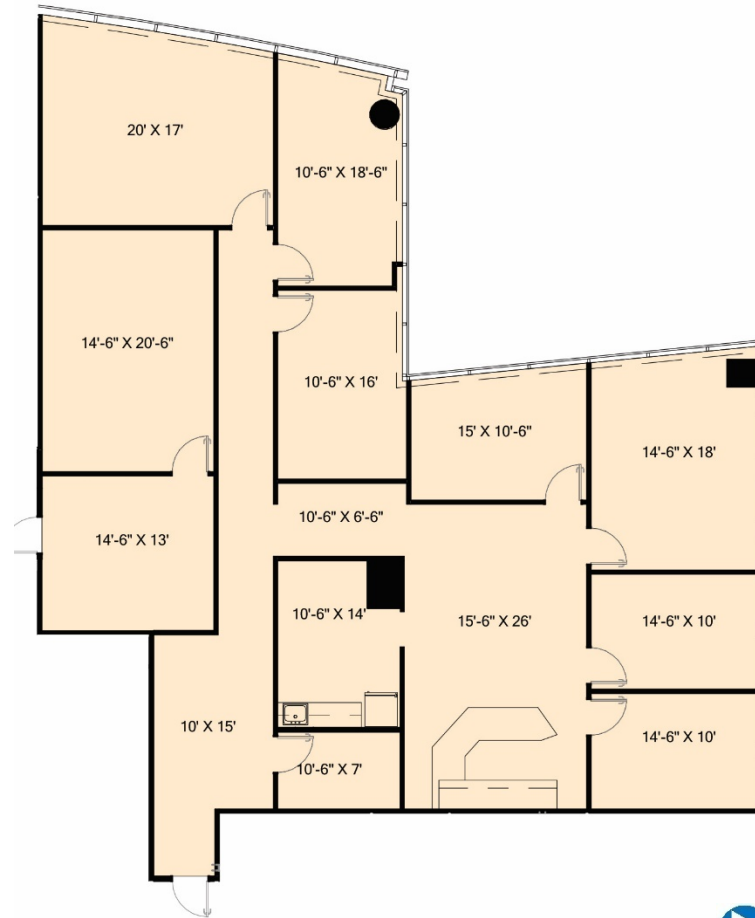

# GranitePark3

**SUITE 390**  
3,721 RSF

[CLICK HERE FOR VIRTUAL TOUR](#)

**5601 GRANITE PARKWAY**  
**PLANO, TX 75024**  
**GRANITEPARK3.COM**

**Granite**  
www.graniteprop.com