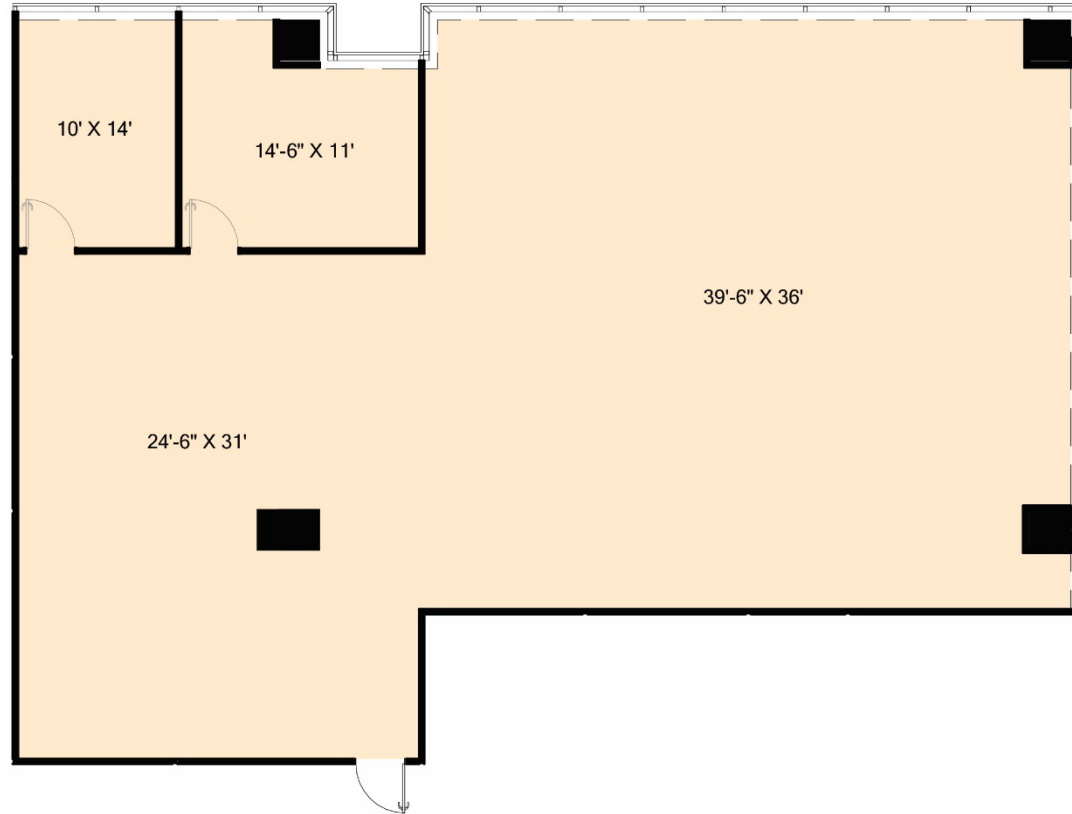

GranitePark3

SUITE 465
3,231 RSF

[CLICK HERE FOR VIRTUAL TOUR](#)

5601 GRANITE PARKWAY
PLANO, TX 75024
GRANITEPARK3.COM

Granite
www.graniteprop.com