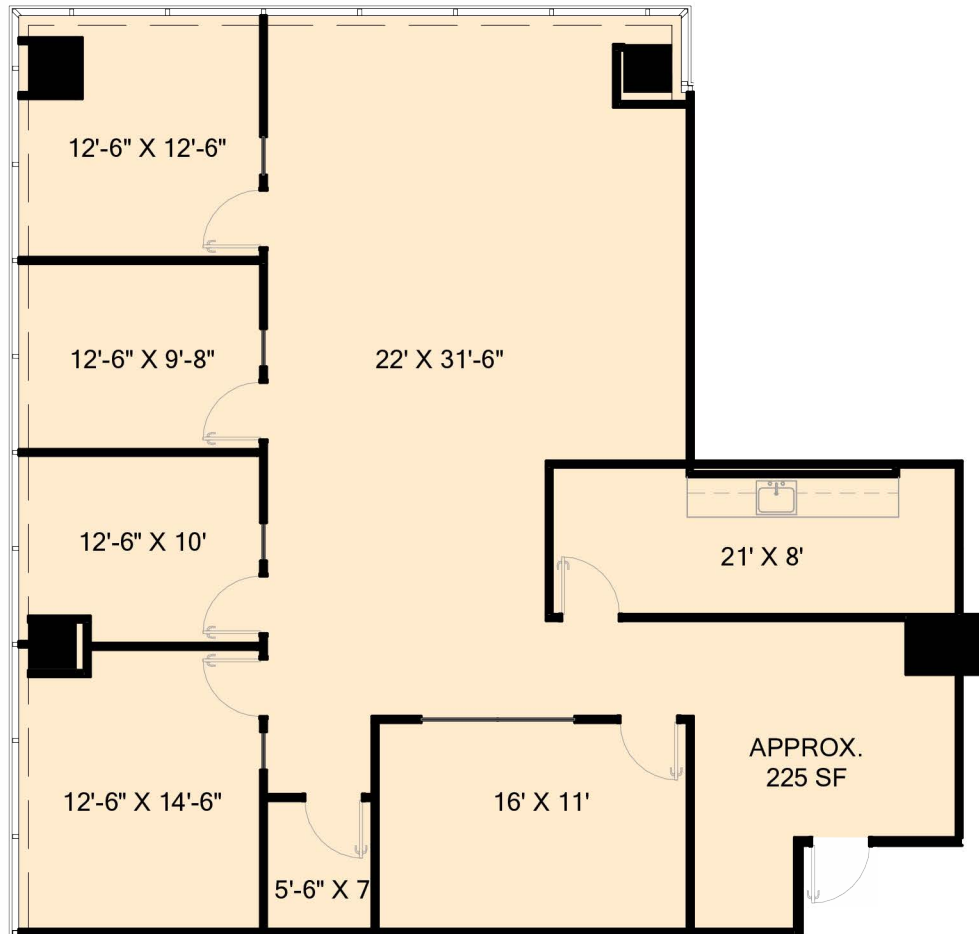

# GranitePark3

5601 Granite Parkway  
Plano, TX 75024  
[granitepark3.com](http://granitepark3.com)  
[Virtual Tour](#)

**Suite 410**  
2,546 RSF