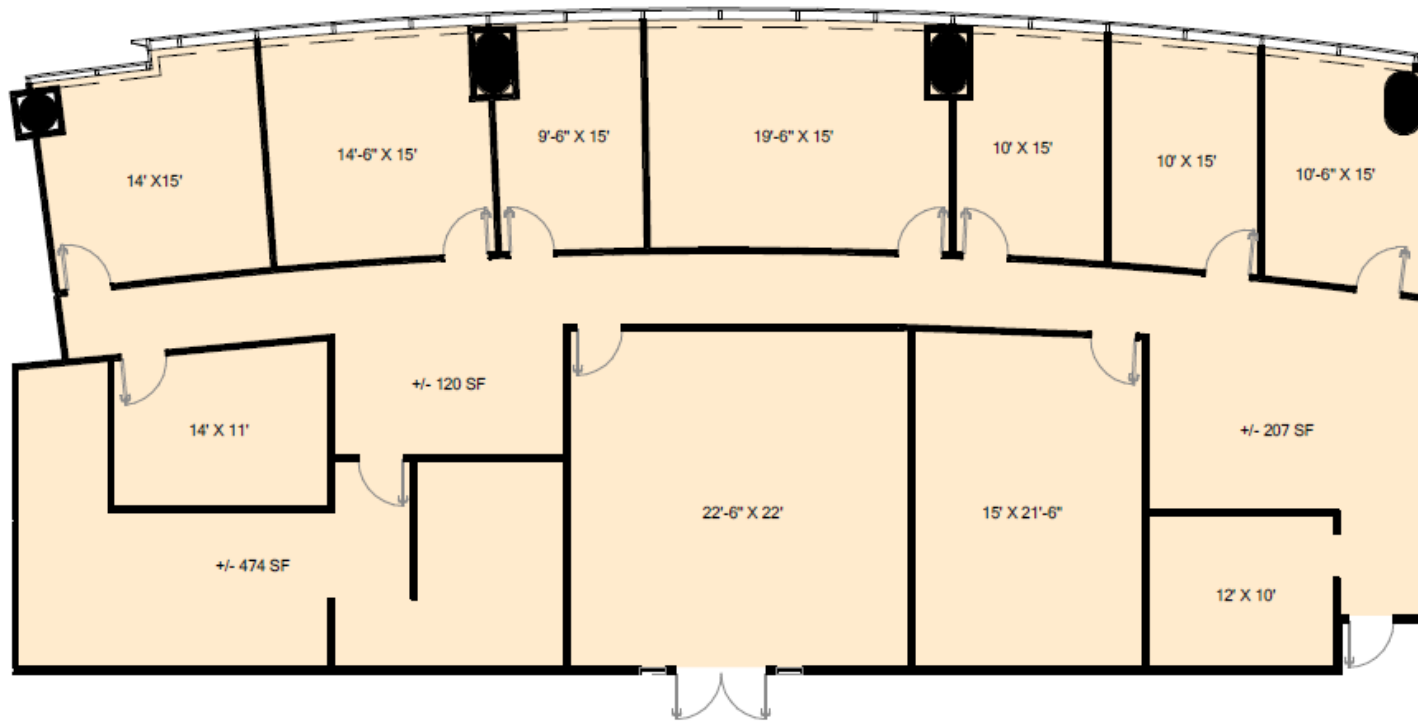

GranitePark3

SUITE 300
4,865 RSF

[CLICK HERE FOR VIRTUAL TOUR](#)

5601 GRANITE PARKWAY
PLANO, TX 75024
GRANITEPARK3.COM

Granite
www.graniteprop.com