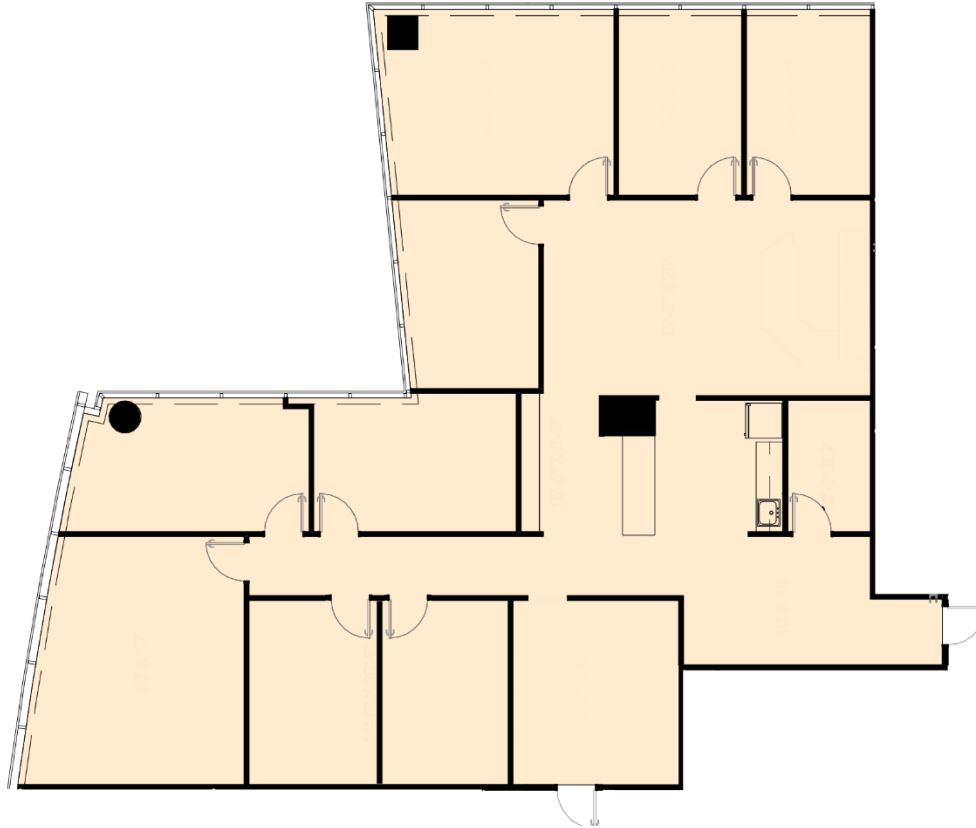

# GranitePark3

**SUITE 390**  
3,721 RSF

[CLICK HERE FOR VIRTUAL TOUR](#)

**5601 GRANITE PARKWAY**  
**PLANO, TX 75024**  
GRANITEPARK3.COM

**Granite**  
www.graniteprop.com