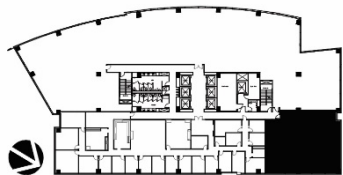

GranitePark3

SUITE 560
3,225 RSF

[CLICK HERE FOR VIRTUAL TOUR](#)

5601 GRANITE PARKWAY
PLANO, TX 75024
GRANITEPARK3.COM

Granite
www.graniteprop.com