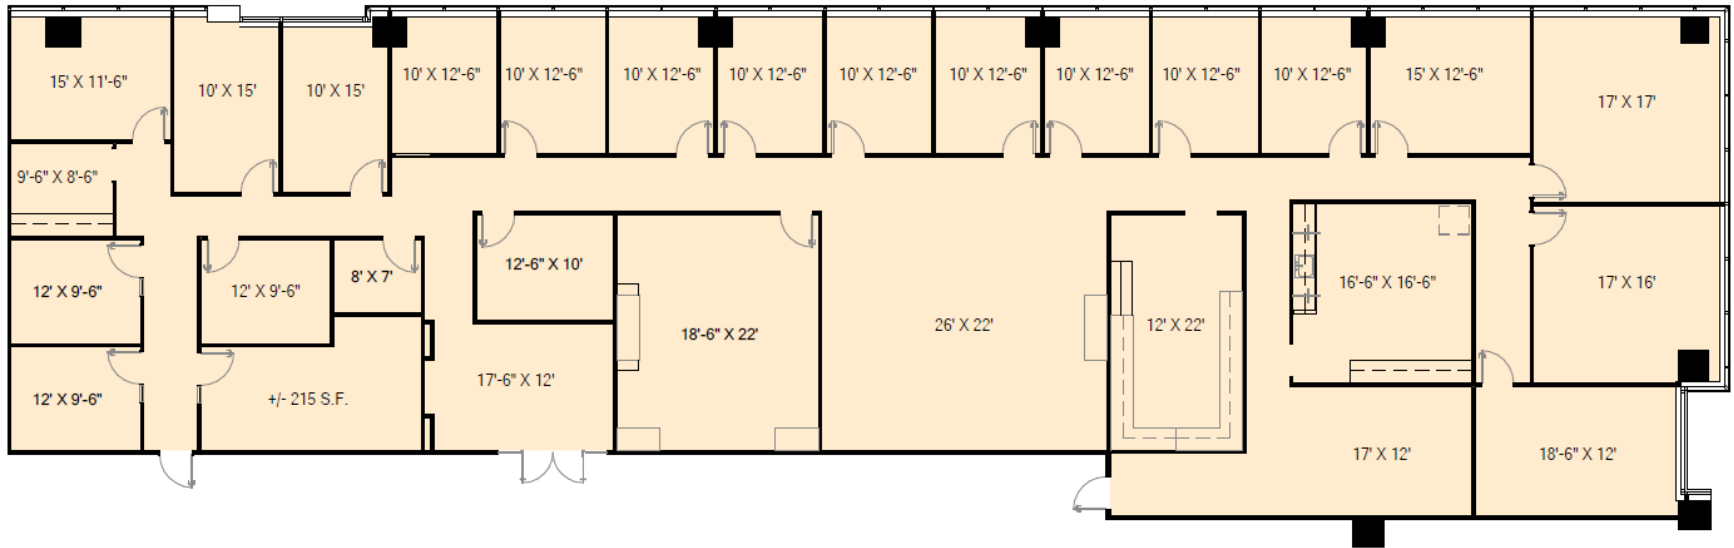

GranitePark3

SUITE 550
8,418 RSF

[CLICK HERE FOR VIRTUAL TOUR](#)

5601 GRANITE PARKWAY
PLANO, TX 75024
GRANITEPARK3.COM

Granite
www.graniteprop.com