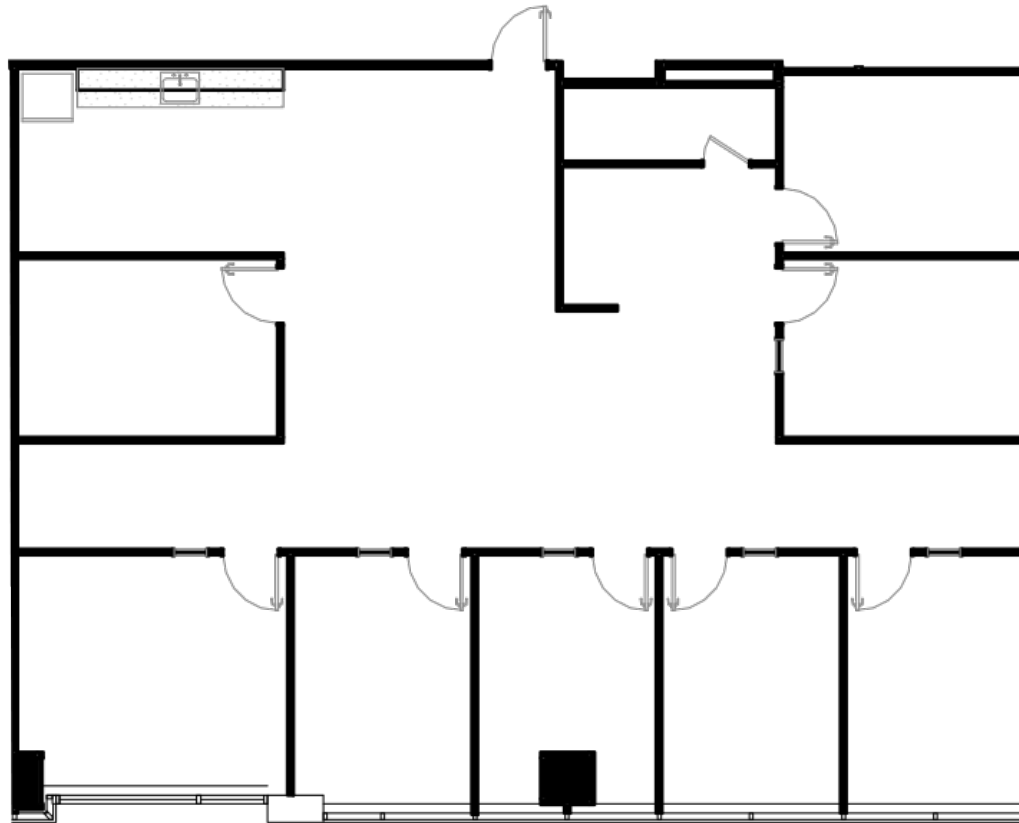

GranitePark3

SUITE 460
2,676 RSF

[CLICK HERE FOR VIRTUAL TOUR](#)

5601 GRANITE PARKWAY
PLANO, TX 75024
GRANITEPARK3.COM

Granite
www.graniteprop.com