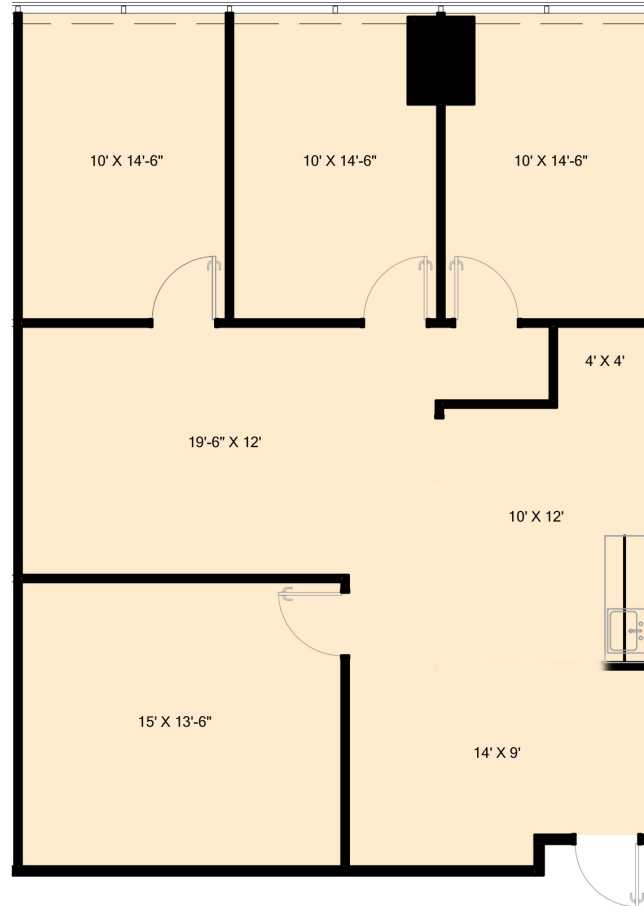

GranitePark3

SUITE 340
1,550 RSF

[VIRTUAL TOUR](#)

5601 GRANITE PARKWAY
PLANO, TX 75024
GRANITEPARK.COM

Granite
www.graniteprop.com