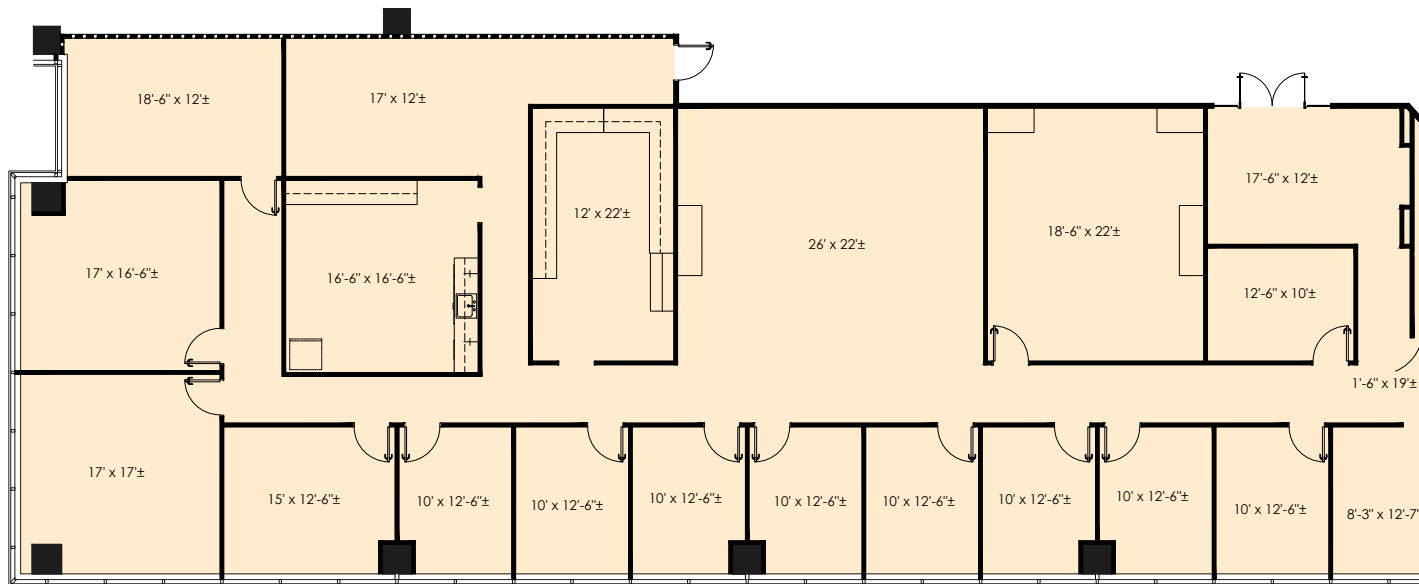

GranitePark3

SUITE 550
6,652 RSF

5601 GRANITE PARKWAY
PLANO, TX 75024
GRANITEPARK3.COM

Granite
www.graniteprop.com