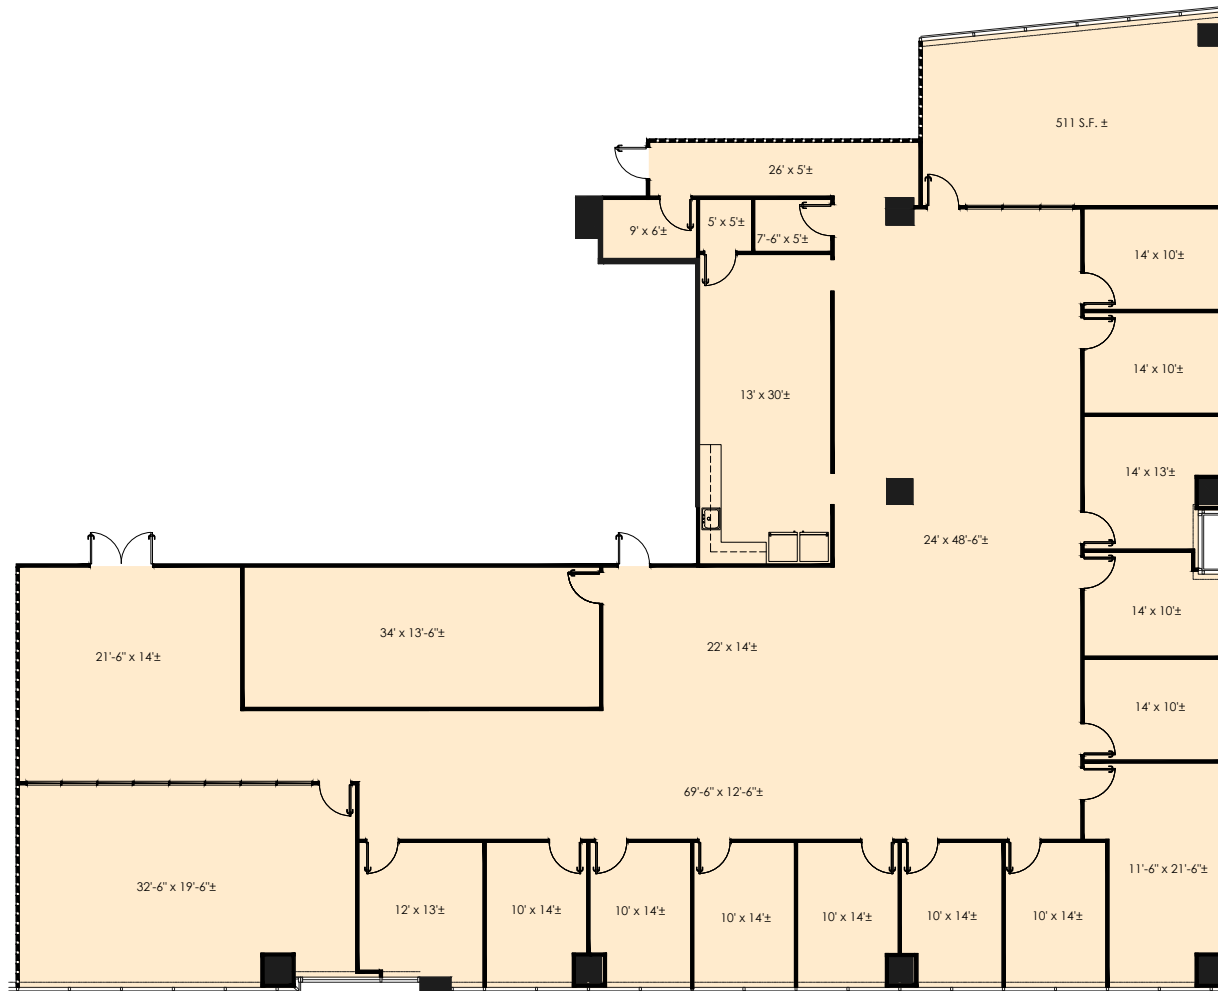

## SUITE 750

8,964 RSF

5601 GRANITE PARKWAY  
PLANO, TX 75024  
GRANITEPARK3.COM

**Granite**  
www.graniteprop.com