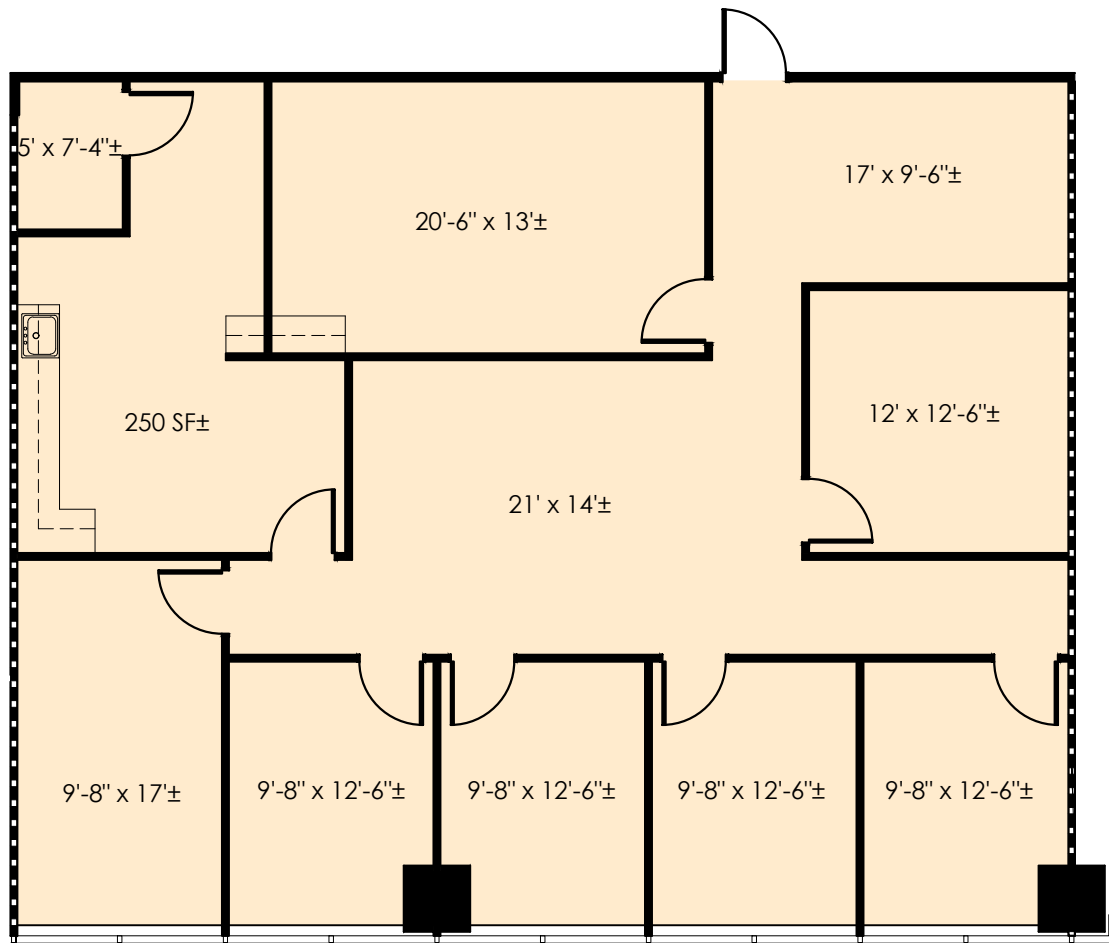

GranitePark3

SUITE 450
2,459 RSF

BUILDING VIRTUAL TOUR

5601 GRANITE PARKWAY
PLANO, TX 75024
GRANITEPARK3.COM

Granite
www.graniteprop.com