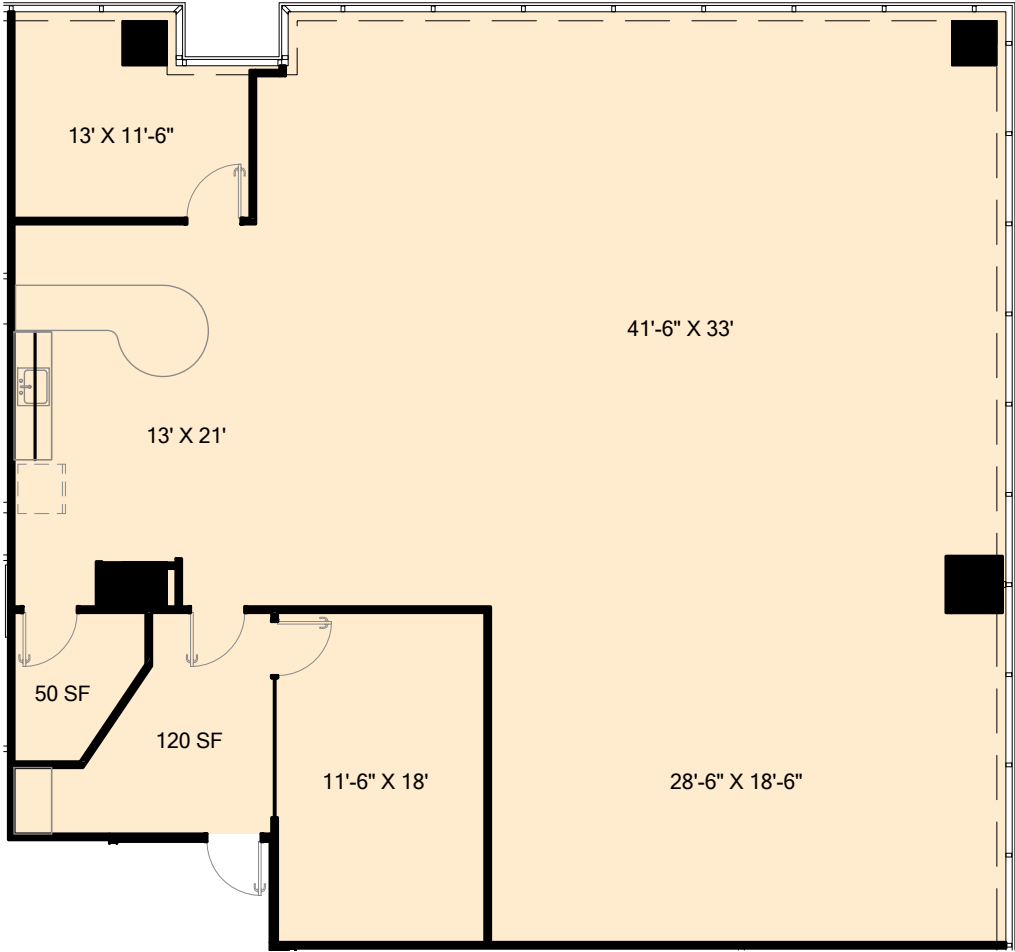

GranitePark3

SUITE 380
3,379 RSF

5601 GRANITE PARKWAY
PLANO, TX 75024
GRANITEPARK3.COM

Granite
www.graniteprop.com