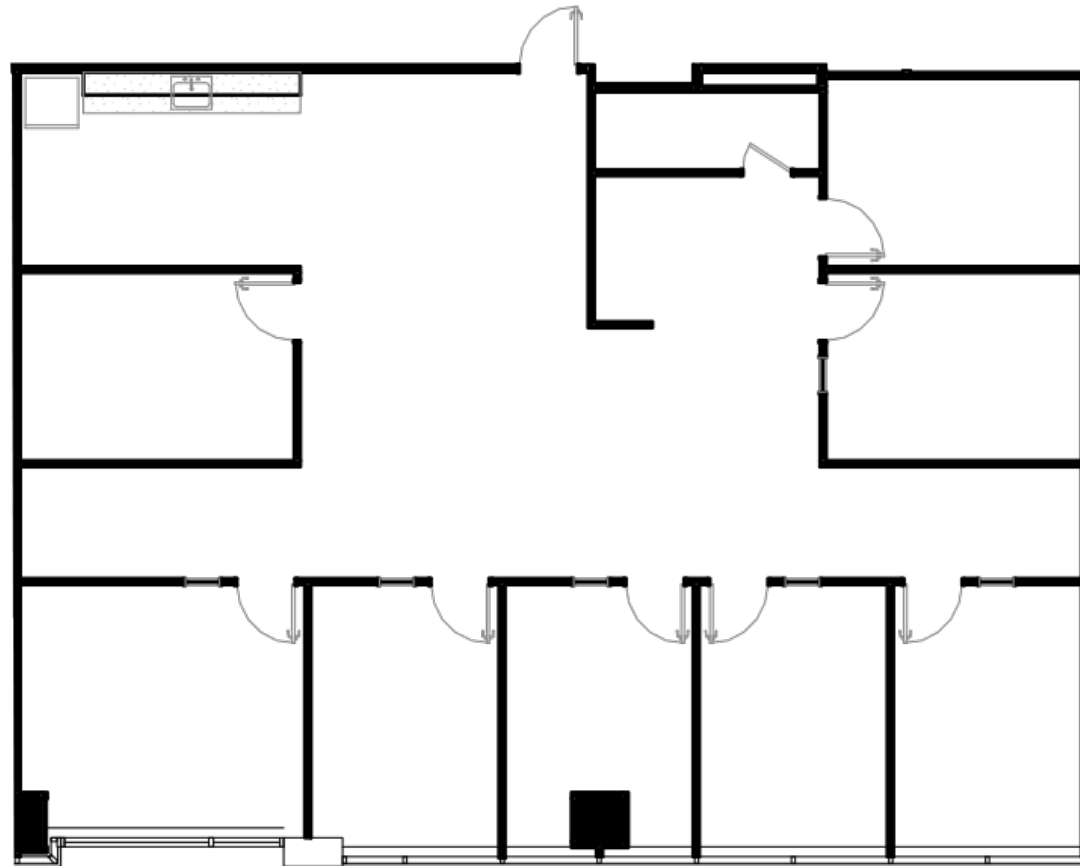

GranitePark3

SUITE 460
2,676 RSF

5601 GRANITE PARKWAY
PLANO, TX 75024
GRANITEPARK3.COM

Granite
www.graniteprop.com