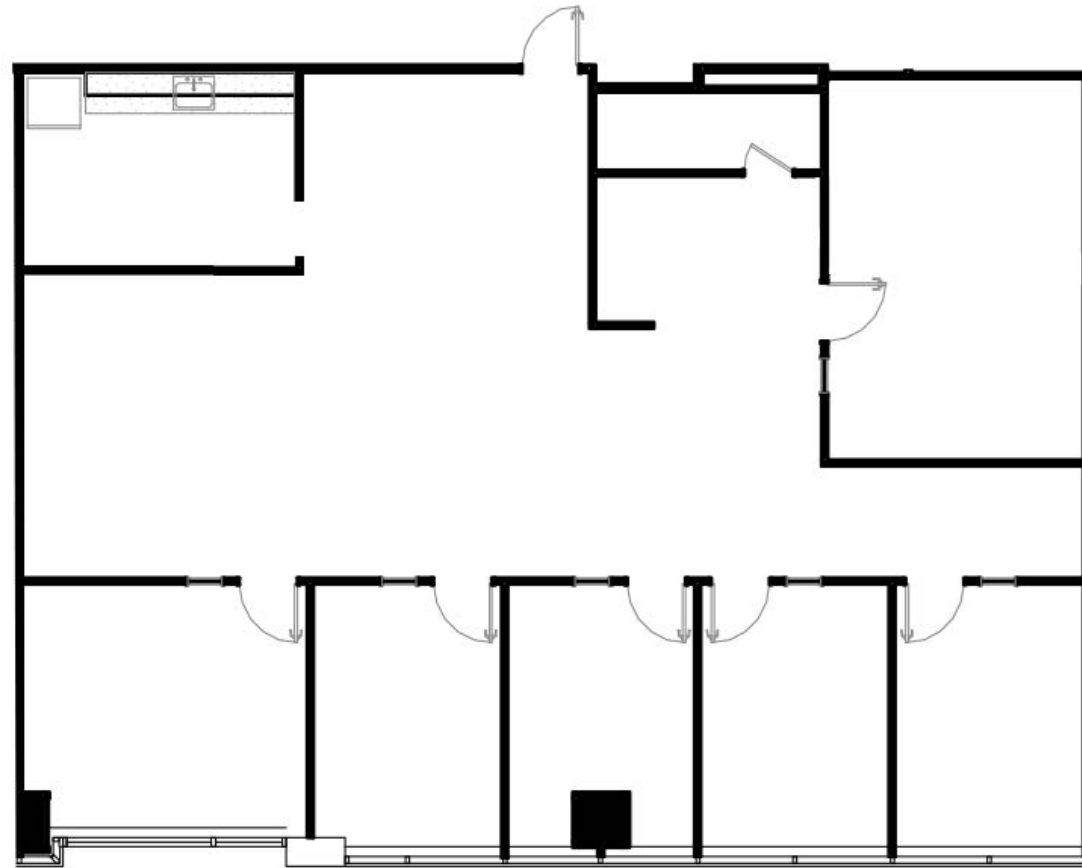

GranitePark3

SUITE 460
2,676 RSF

5601 GRANITE PARKWAY
PLANO, TX 75024
GRANITEPARK3.COM

Granite
www.graniteprop.com