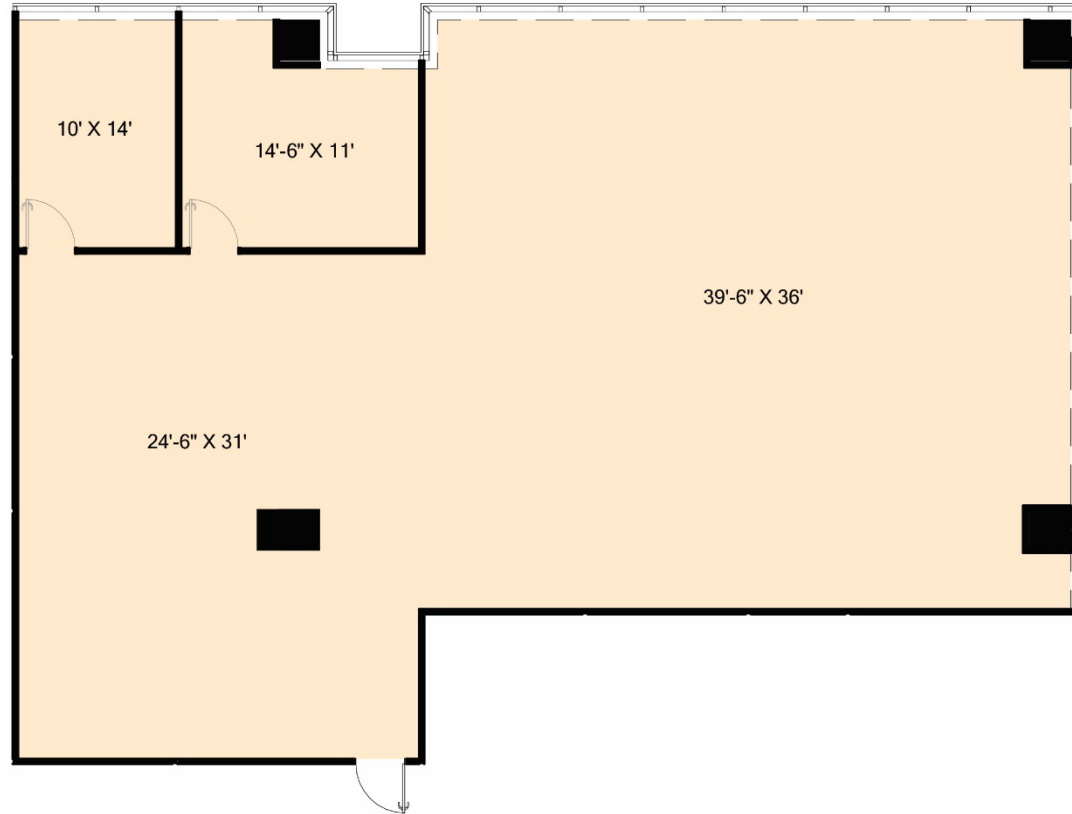

# GranitePark3

**SUITE 465**  
3,231 RSF

[CLICK HERE FOR VIRTUAL TOUR](#)

**5601 GRANITE PARKWAY**  
**PLANO, TX 75024**  
GRANITEPARK3.COM

**Granite**  
www.graniteprop.com