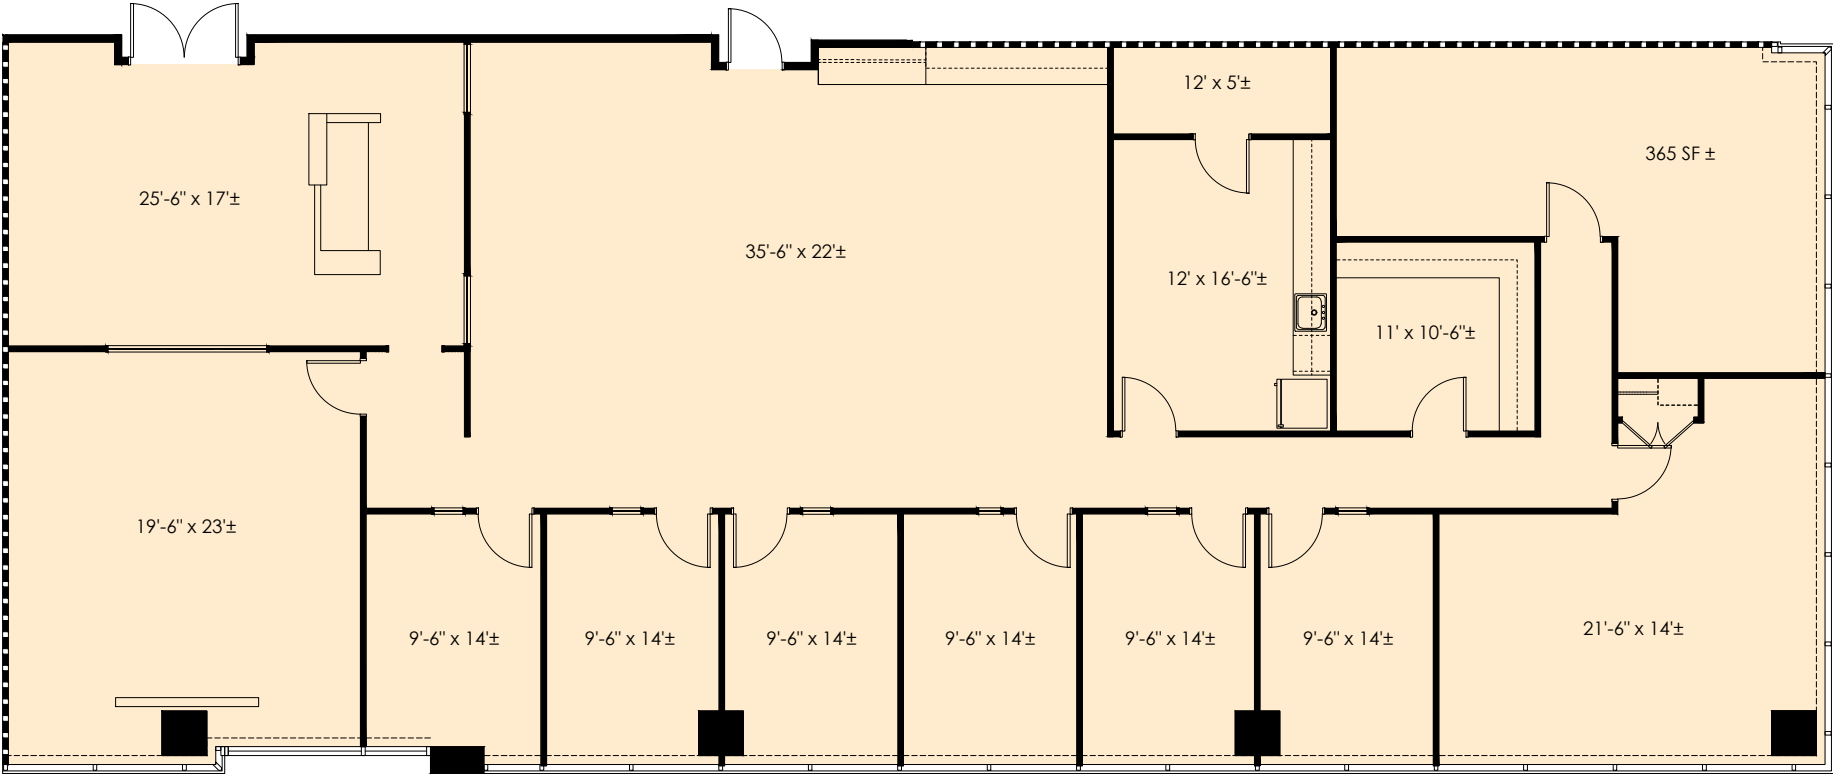

# SUITE 860

5,104 RSF

5601 GRANITE PARKWAY  
PLANO, TX 75024  
GRANITEPARK3.COM

**Granite**  
www.graniteprop.com